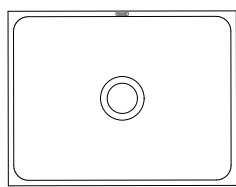

Gravelli

BOX MINI

A smaller version of the popular, simple shape of the countertop washbasin, preserving all its quality. Ideal for use in small spaces where common designs are not suitable or do not fit. It will surprise you with its very thin walls and easy maintenance.

Tomáš Vacek

design (2015) Tomáš Vacek

COLOUR VARIANTS

grey: gwboxminigr

anthracite: gwboxminian

sand: gwboxminisnd

DIMENSIONS (mm)

340

260

110

DIMENSIONS
340 / 260 / 110
mm

WEIGHT
8 kg

LIGHT
fibre
reinforcement
—
reduced weight

WATERPROOF
quality surface
impregnation
—
liquid-proof

ECO
minimum waste
produced
—
respect for raw materials

SMOOTH
manually finished
surface
—
pleasant to the touch