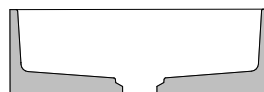

Gravelli

BOX MINI

A smaller version of the popular, simple shape of the countertop washbasin, preserving all its quality. Ideal for use in small spaces where common designs are not suitable or do not fit. It will surprise you with its very thin walls and easy maintenance.

Tomáš Vacek

design (2015) Tomáš Vacek

COLOUR VARIANTS

grey: gwboxminigr

anthracite: gwboxminian

sand: gwboxminisnd

DIMENSIONS (mm)

340

260

110

DIMENSIONS
340 / 260 / 110
mm

WEIGHT
8 kg

LIGHT
fibre
reinforcement
—
reduced weight

WATERPROOF
quality surface
impregnation
—
liquid-proof

ECO
minimum waste
produced
—
respect for raw materials

SMOOTH
manually finished
surface
—
pleasant to the touch